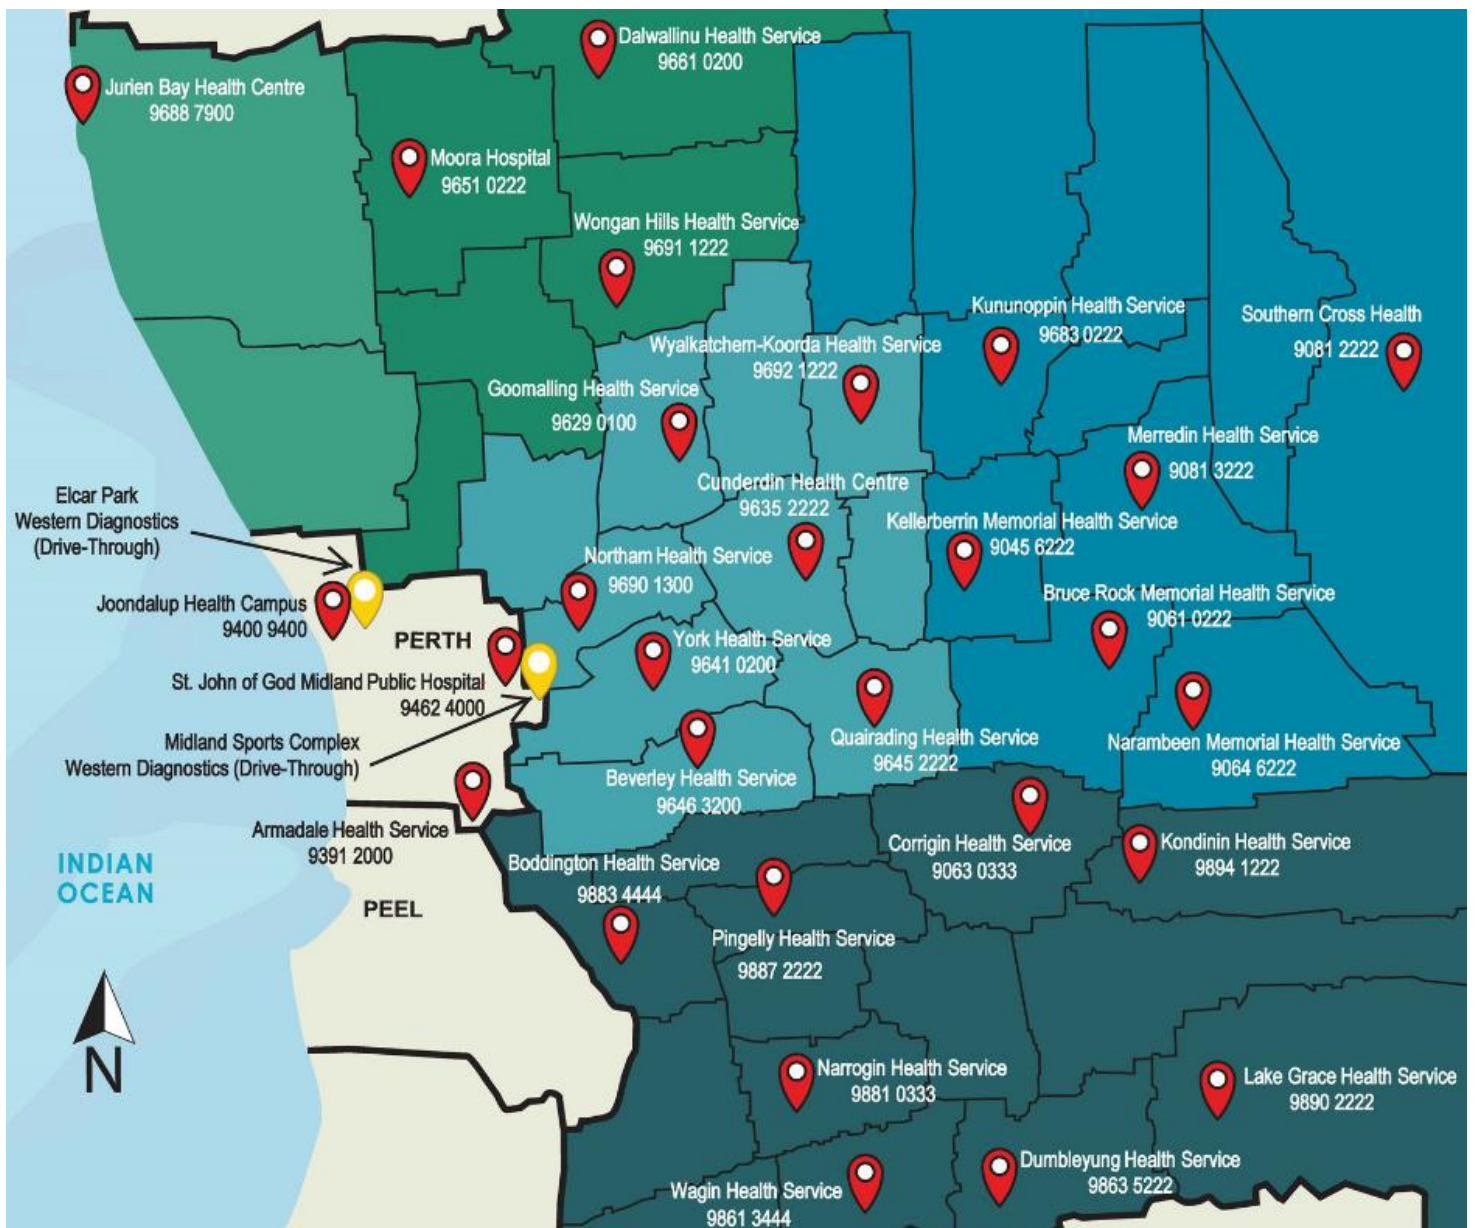

Where to get tested for COVID-19 in the Wheatbelt

Please make sure you call ahead to Wheatbelt testing sites.

For more information, visit www.healthywa.com.au